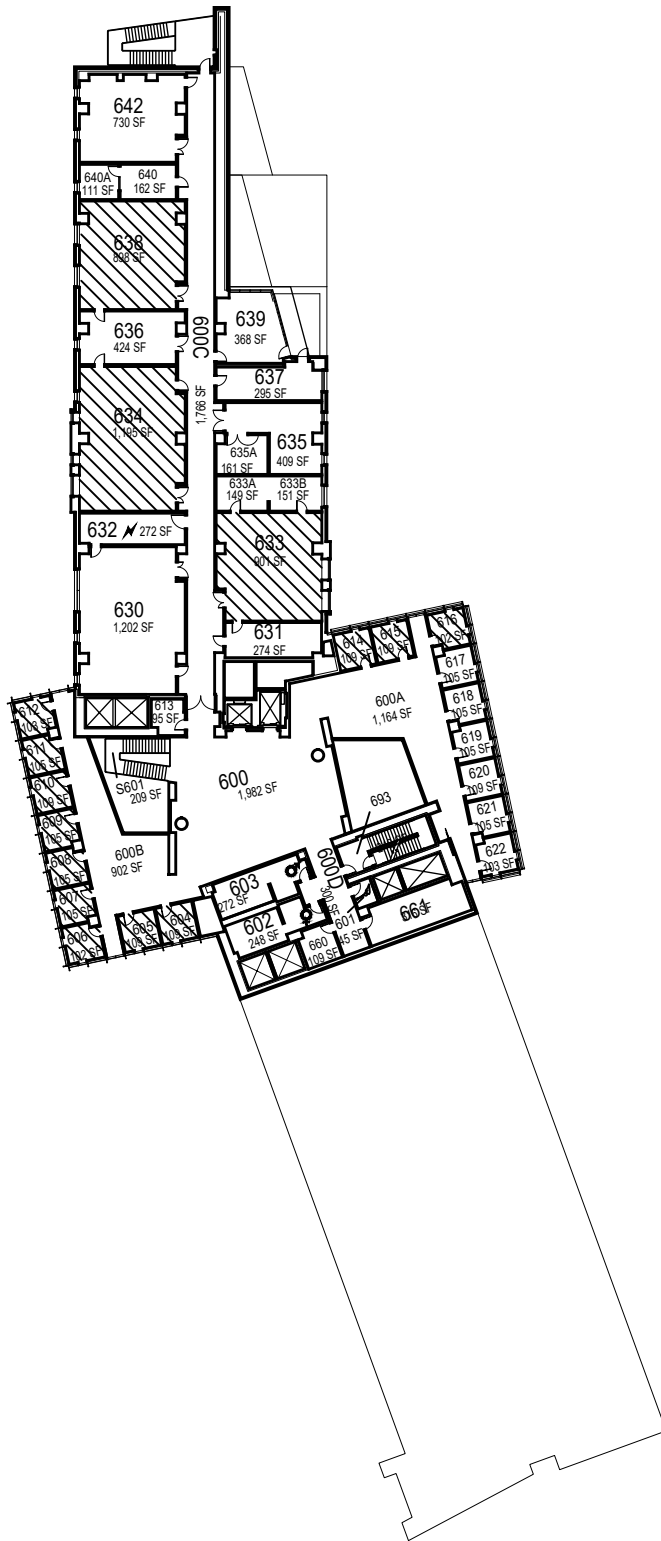

March 2022

1"=55'

Warren J. Baker Center for  
Science and Mathematics  
Floor 5

FACILITIES MANAGEMENT AND DEVELOPMENT

Space Data [http://afd.calpoly.edu/facilities/spacefacility/space\\_data.asp](http://afd.calpoly.edu/facilities/spacefacility/space_data.asp)

March 2022

1"=55'

Warren J. Baker Center for Science and Mathematics

Floor 6

Floor 6

FACILITIES MANAGEMENT AND DEVELOPMENT

Space Data [http://afd.calpoly.edu/facilities/spacefacility/space\\_data.asp](http://afd.calpoly.edu/facilities/spacefacility/space_data.asp)