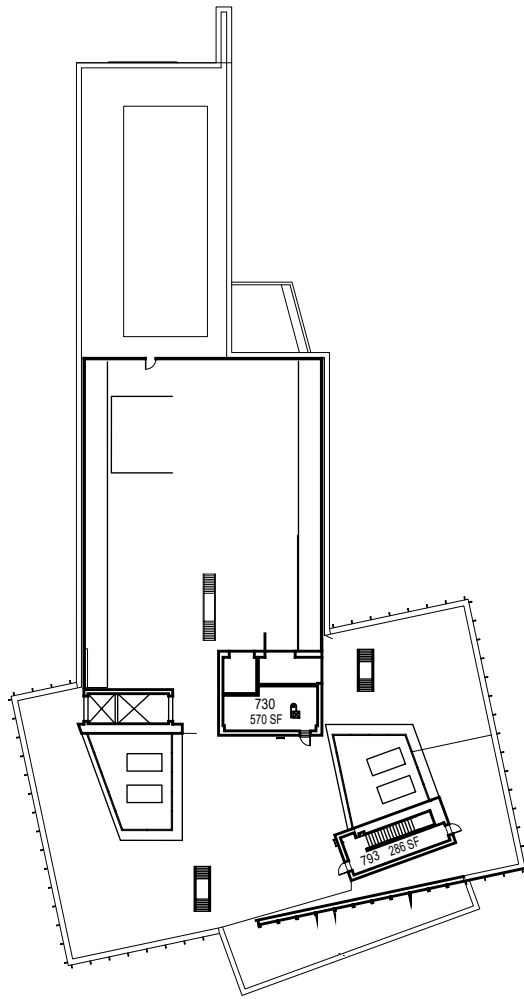

March 2022

1"=55'

Warren J. Baker Center for Science and Mathematics

Floor 6

Floor 6

FACILITIES MANAGEMENT AND DEVELOPMENT

Space Data [http://afd.calpoly.edu/facilities/spacefacility/space\\_data.asp](http://afd.calpoly.edu/facilities/spacefacility/space_data.asp)

March 2022

1"=55'

Warren J. Baker Center for  
Science and Mathematics  
Roof

FACILITIES MANAGEMENT AND DEVELOPMENT

Space Data [http://afd.calpoly.edu/facilities/spacefacility/space\\_data.asp](http://afd.calpoly.edu/facilities/spacefacility/space_data.asp)