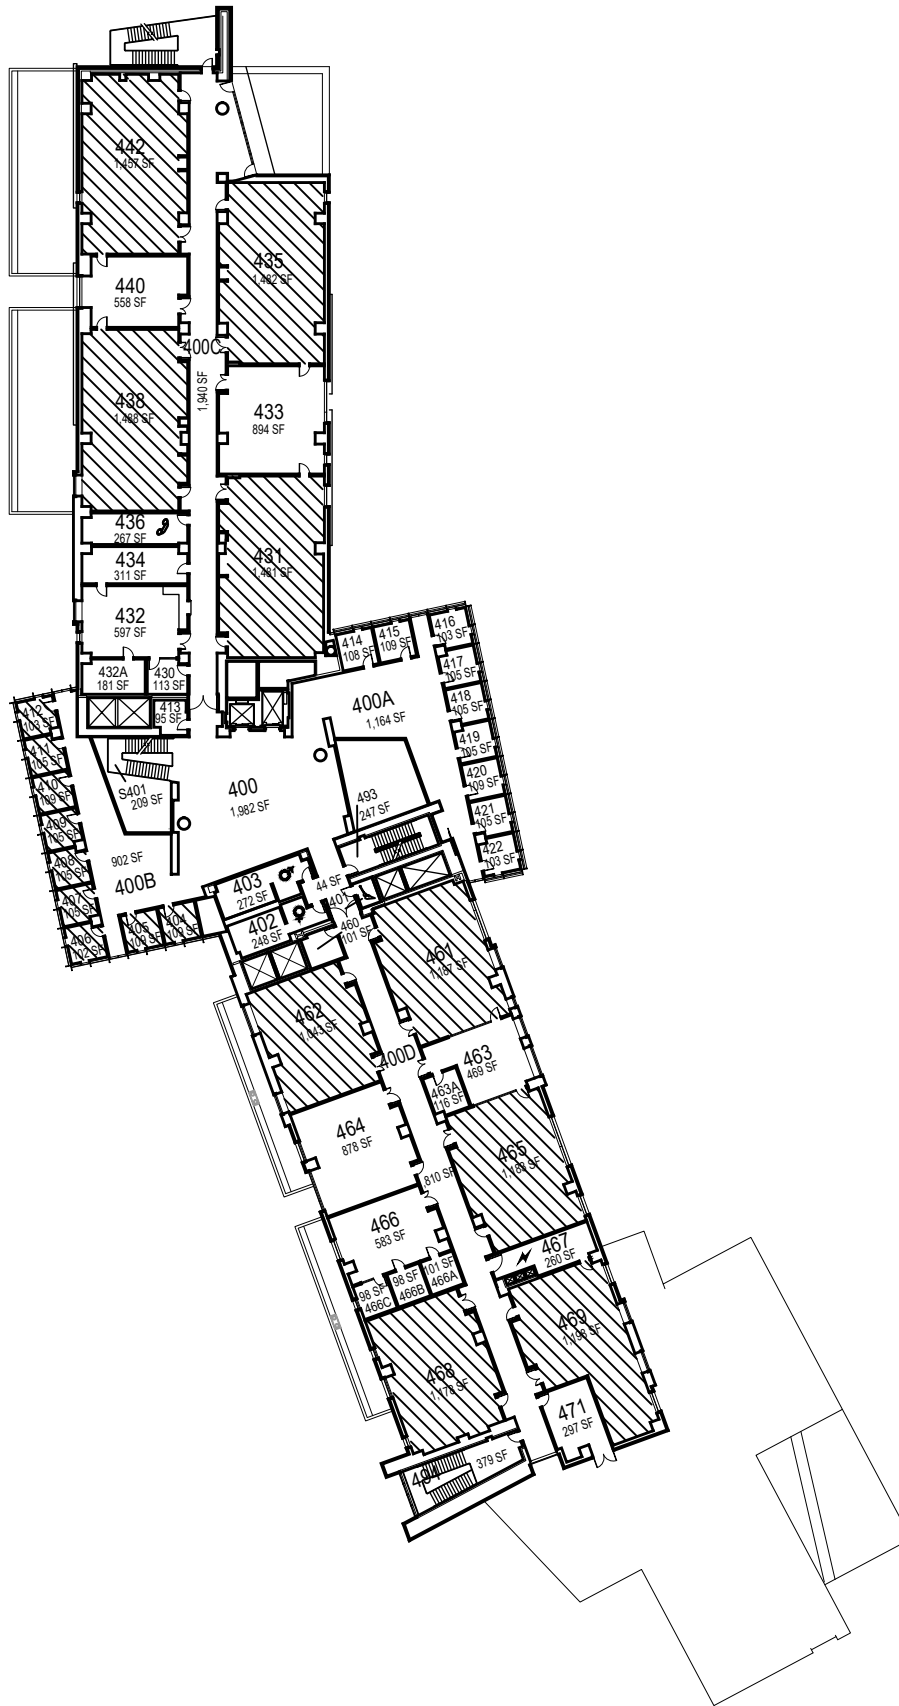

Warren J. Baker Center for Science and Mathematics

Floor 4

FACILITIES MANAGEMENT AND DEVELOPMENT

Space Data <http://afd.calpoly.edu/facilities/spacefacility/space_data.asp>

March 2022

1"=55'