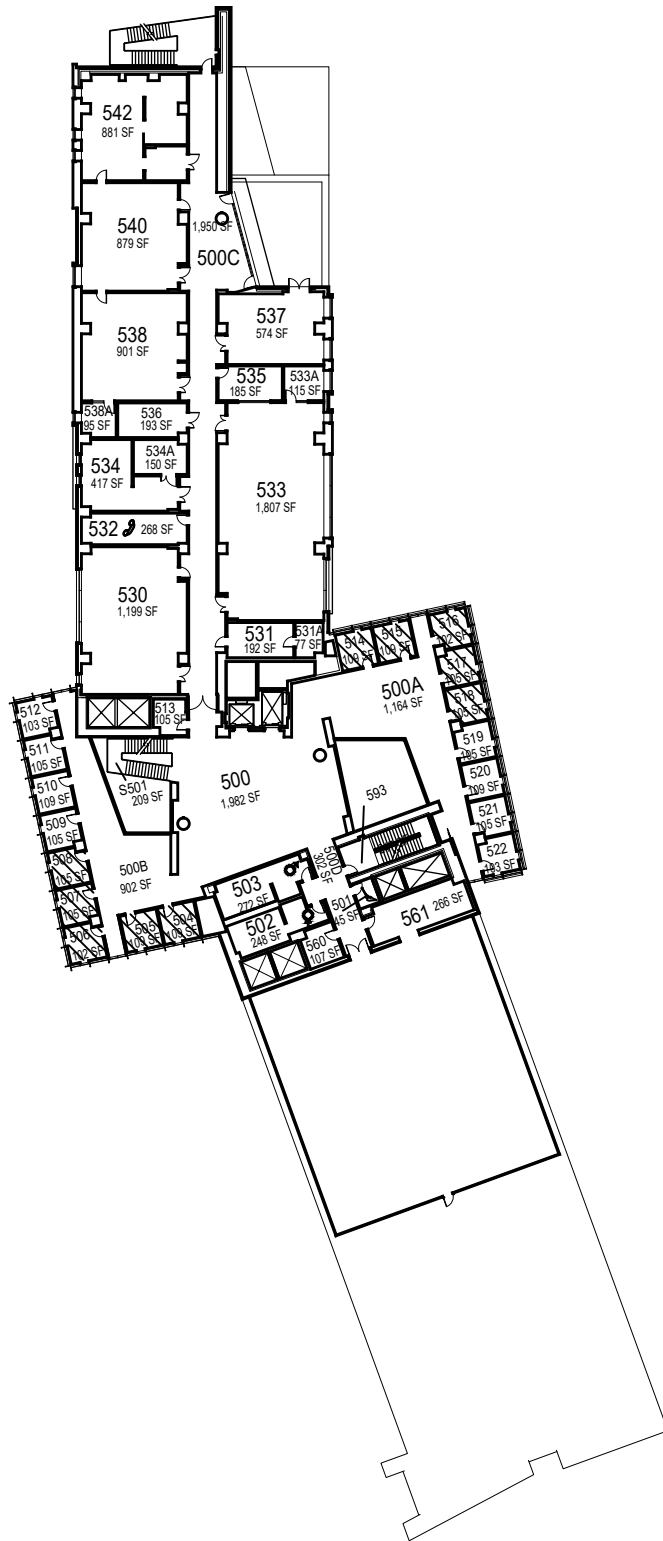

March 2022

1"=55'

Warren J. Baker Center for  
Science and Mathematics  
Floor 2

March 2022

1"=55'

Warren J. Baker Center for  
Science and Mathematics  
Floor 3

FACILITIES MANAGEMENT AND DEVELOPMENT

Space Data [http://afd.calpoly.edu/facilities/spacefacility/space\\_data.asp](http://afd.calpoly.edu/facilities/spacefacility/space_data.asp)

# Warren J. Baker Center for Science and Mathematics

Floor 4

FACILITIES MANAGEMENT AND DEVELOPMENT

Space Data [http://afd.calpoly.edu/facilities/spacefacility/space\\_data.asp](http://afd.calpoly.edu/facilities/spacefacility/space_data.asp)

March 2022

1"=55'

Warren J. Baker Center for  
Science and Mathematics  
Floor 5

FACILITIES MANAGEMENT AND DEVELOPMENT

Space Data [http://afd.calpoly.edu/facilities/spacefacility/space\\_data.asp](http://afd.calpoly.edu/facilities/spacefacility/space_data.asp)