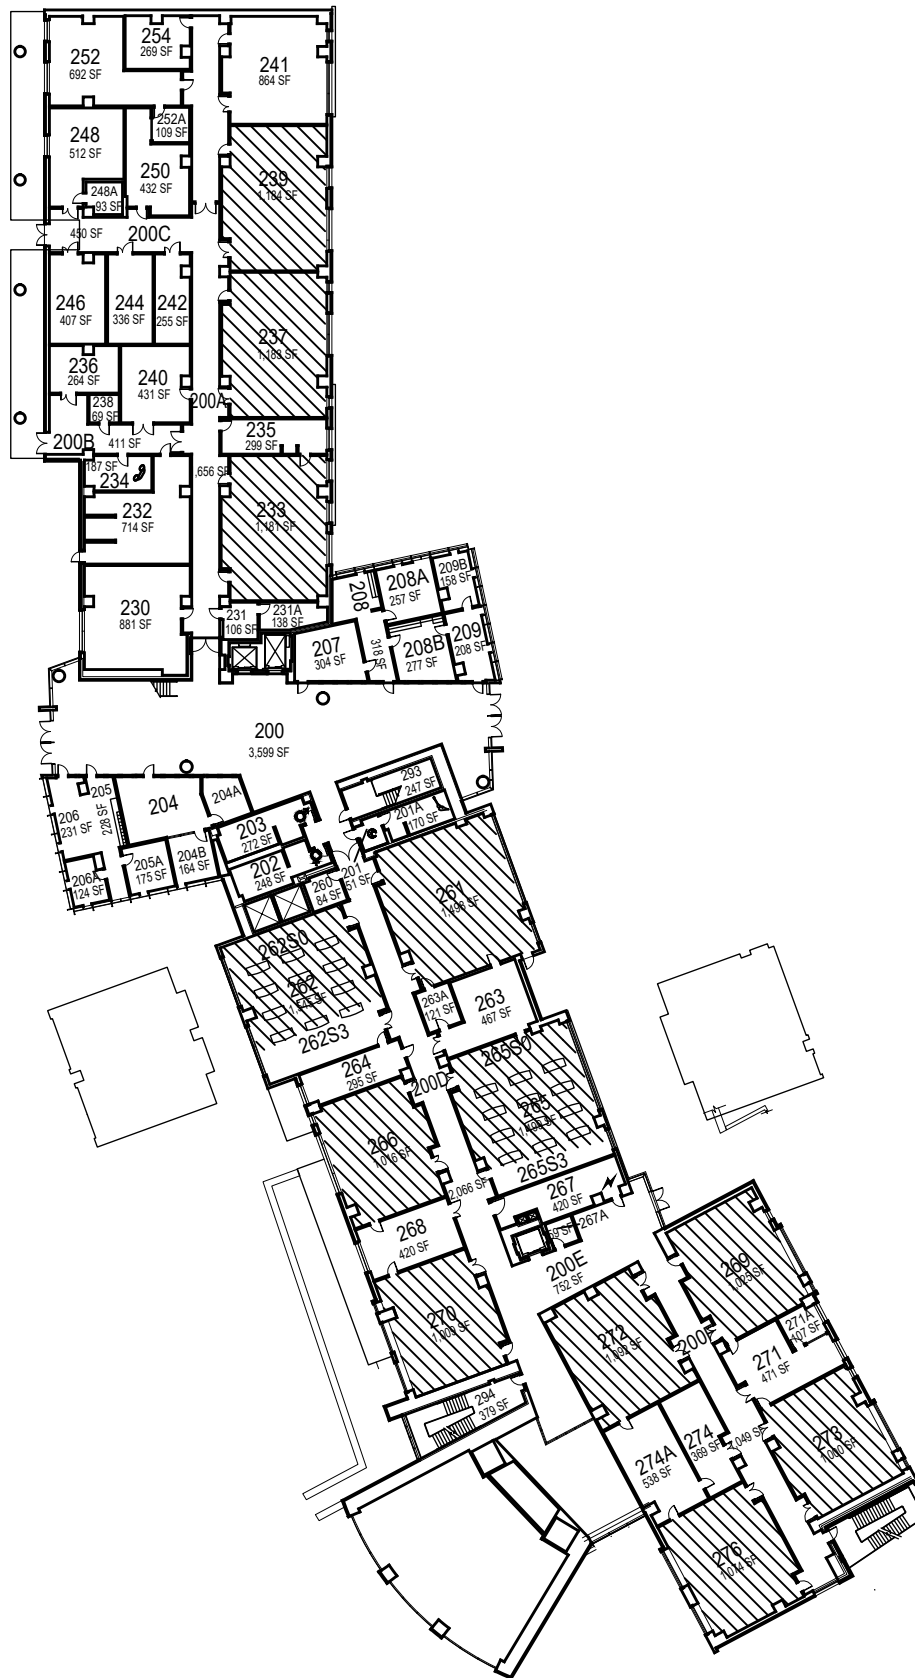

Warren J. Baker Center for  
Science and Mathematics  
Floor 1

FACILITIES MANAGEMENT AND DEVELOPMENT

Space Data [http://afd.calpoly.edu/facilities/spacefacility/space\\_data.asp](http://afd.calpoly.edu/facilities/spacefacility/space_data.asp)

March 2022

1"=55'

Warren J. Baker Center for  
Science and Mathematics  
Floor 2

March 2022

1"=55'

Warren J. Baker Center for  
Science and Mathematics  
Floor 3

FACILITIES MANAGEMENT AND DEVELOPMENT

Space Data [http://afd.calpoly.edu/facilities/spacefacility/space\\_data.asp](http://afd.calpoly.edu/facilities/spacefacility/space_data.asp)