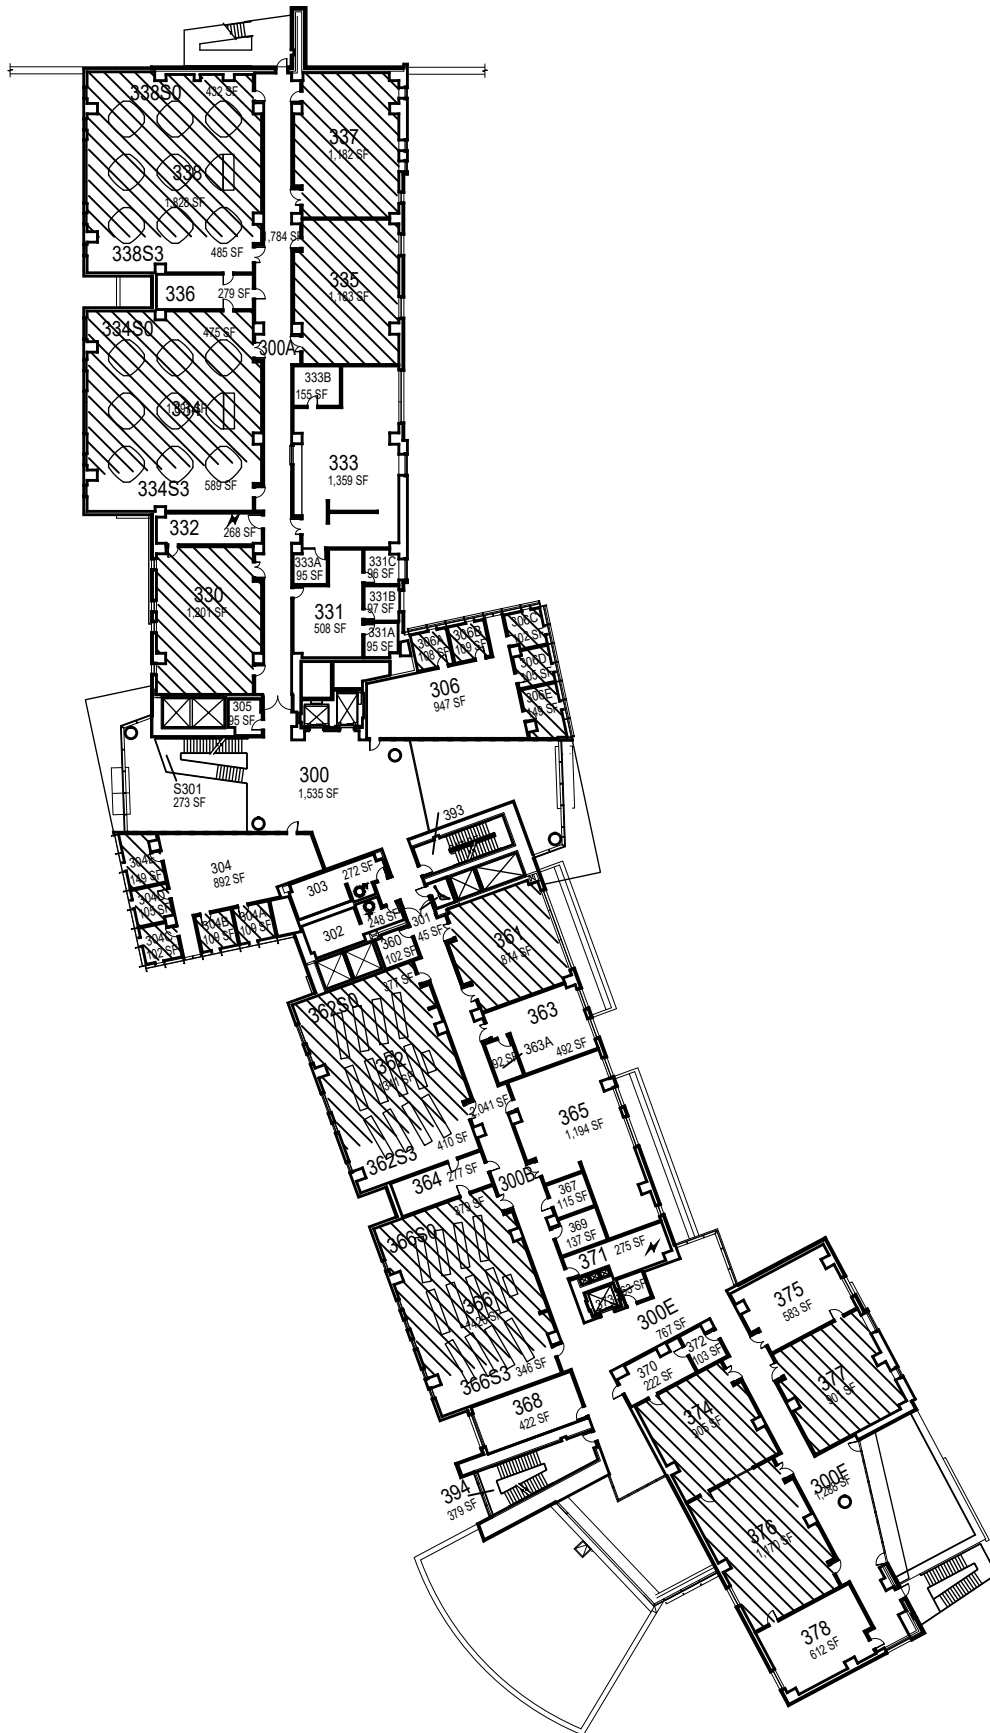

March 2022

1"=55'

Warren J. Baker Center for  
Science and Mathematics  
Floor 2

March 2022

1"=55'

Warren J. Baker Center for  
Science and Mathematics  
Floor 3

FACILITIES MANAGEMENT AND DEVELOPMENT

Space Data [http://afd.calpoly.edu/facilities/spacefacility/space\\_data.asp](http://afd.calpoly.edu/facilities/spacefacility/space_data.asp)